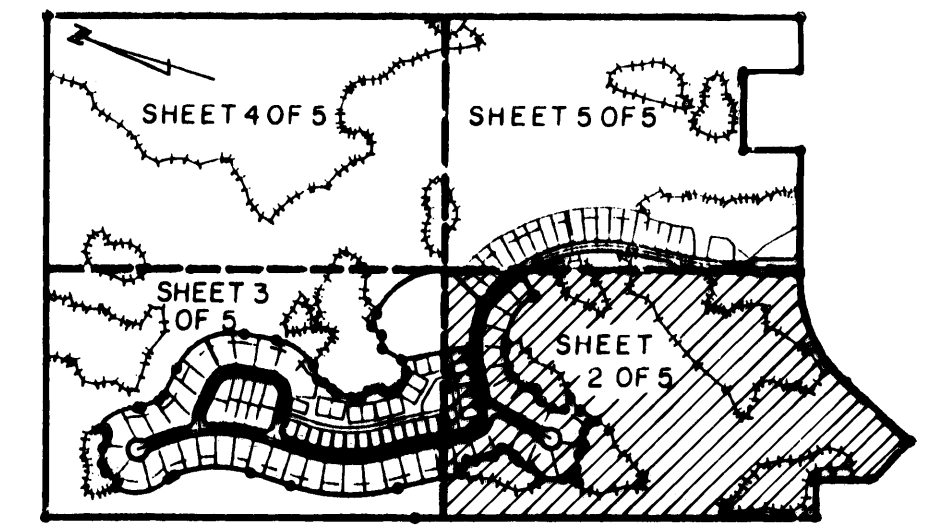

A PLAT OF HOBE SOUND GOLF CLUB

BEING A REPLAT OF A PORTION OF
THE AMENDED PLAT OF GOMEZ HOMES & GROVES
IN THE GOMEZ GRANT,
MARTIN COUNTY, FLORIDA

JANUARY, 1988

SHEET 5 OF 5

NOTES

- EACH NUMBER TRACT DEPICTED HEREON IS A LOT.
- THERE SHALL BE NO BUILDING OR ANY OTHER KIND OF CONSTRUCTION OR TREES OR SHRUBS PLACED ON DRAINAGE EASEMENTS.
- THERE SHALL BE NO BUILDING OR OTHER PERMANENT STRUCTURES PLACED ON UTILITY EASEMENTS.
- THERE SHALL BE NO LOT SPLITS EXCEPT TO CREATE LARGER LOTS.
- - DENOTES SET P.R.M. (PERMANENT REFERENCE MONUMENT)
- - DENOTES SET P.C.P. (PERMANENT CONTROL POINT)
- ⊕ - DENOTES "CONTROL OF ACCESS", NO VEHICULAR ACCESS WITHOUT APPROVAL OF MARTIN COUNTY BOARD OF COUNTY COMMISSIONERS
- CA - DENOTES COMMON AREA
- U.E. - DENOTES UTILITY EASEMENT
- R.M.E. - DENOTES RECIPROCAL MAINTENANCE EASEMENT